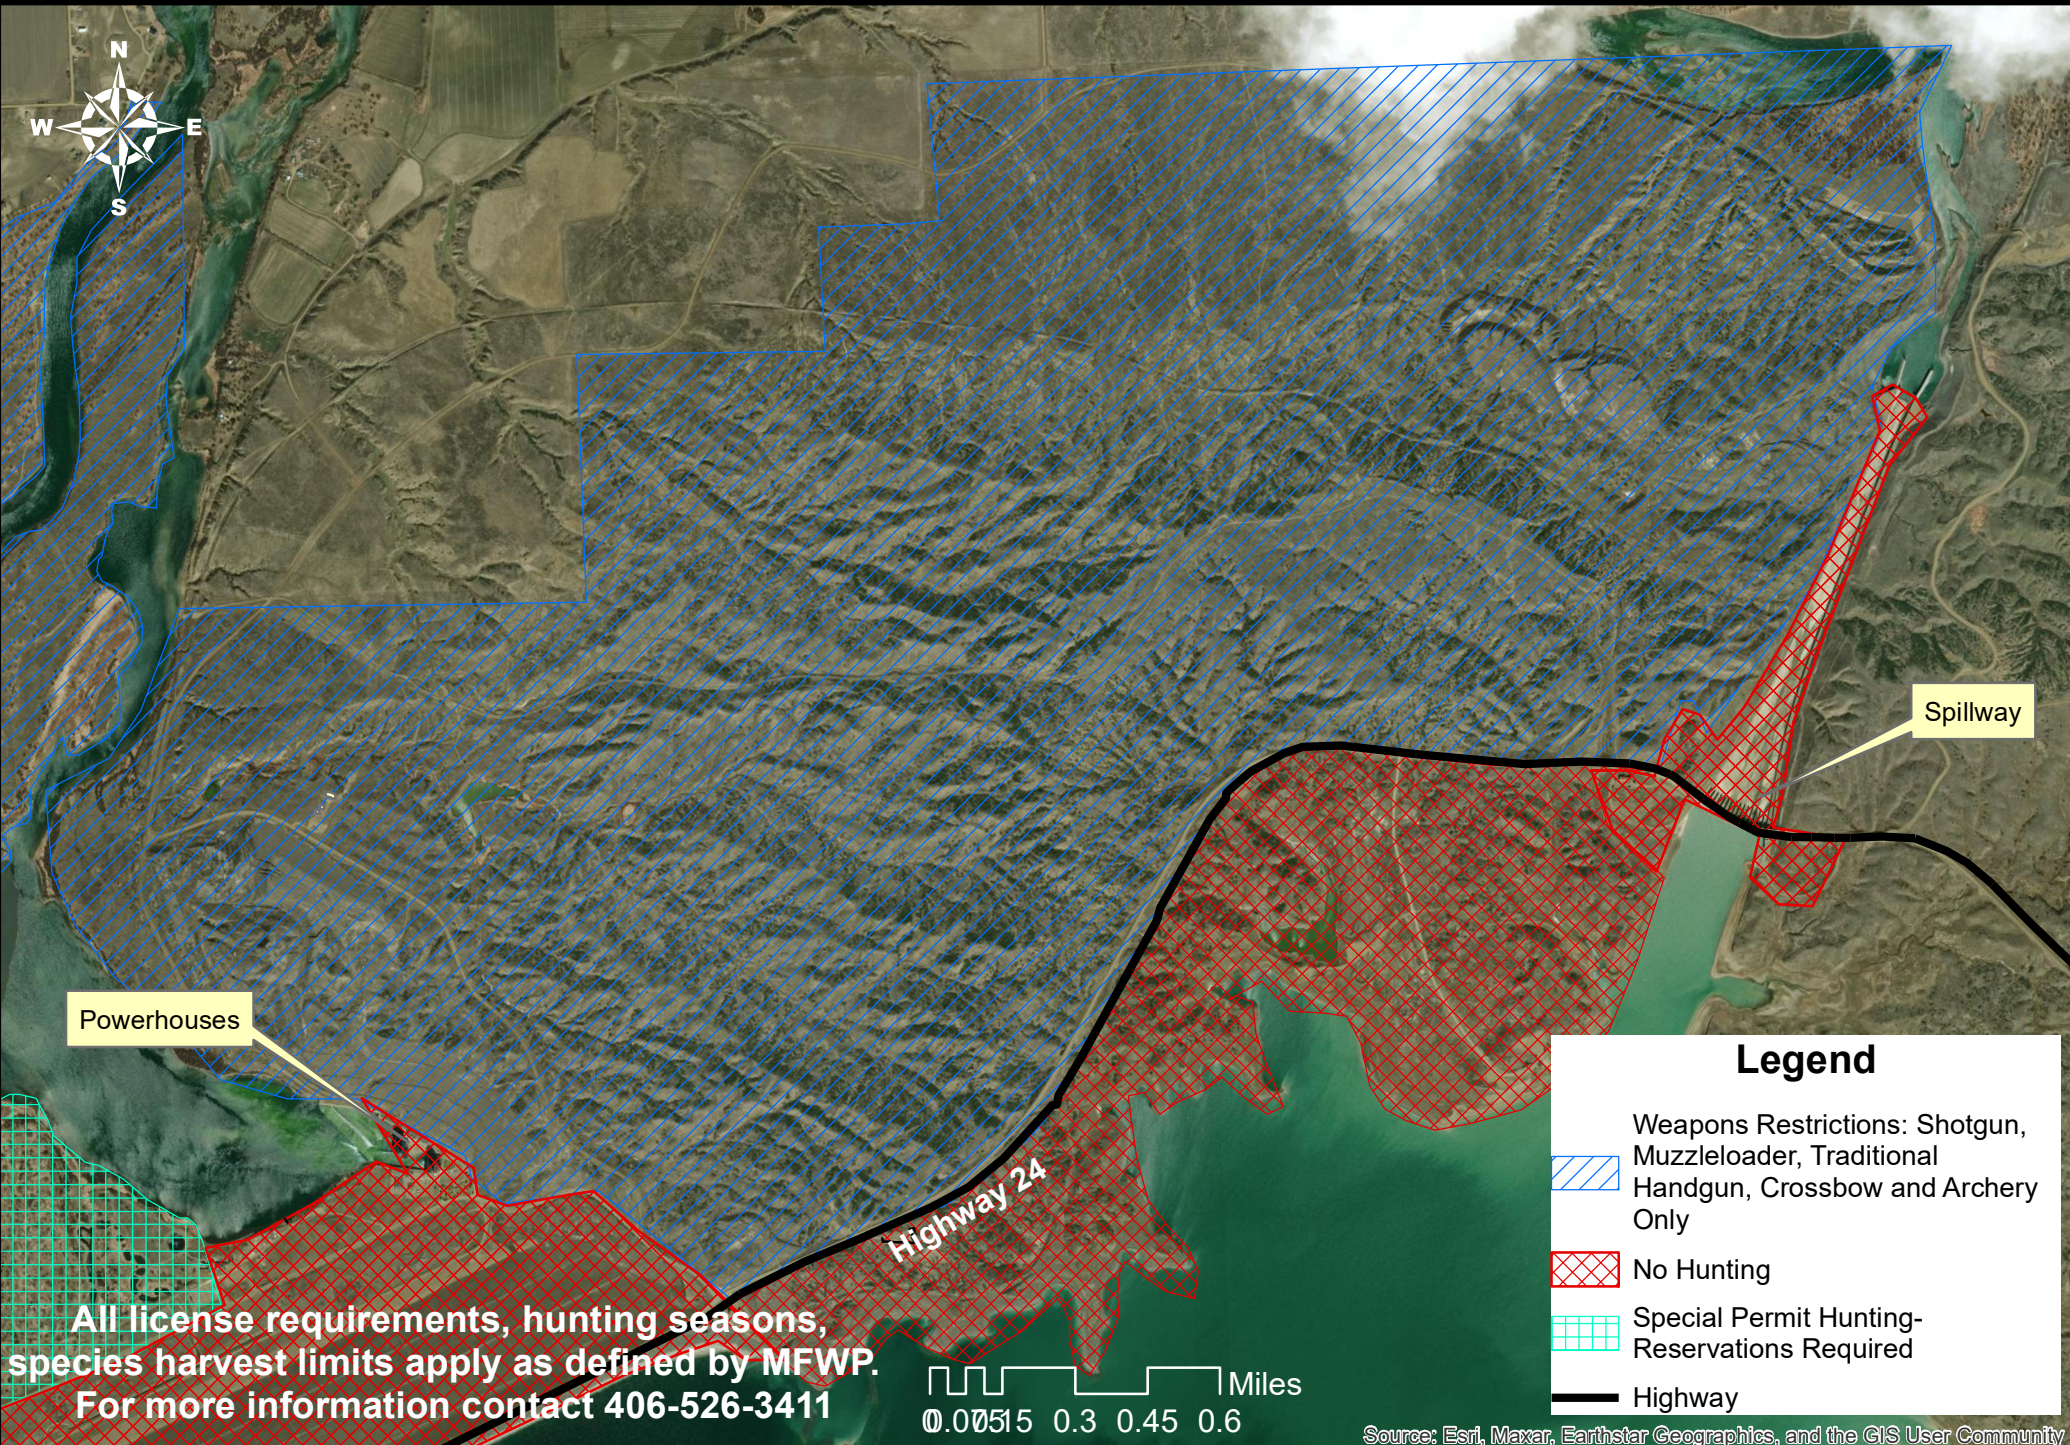

USACE Lands Hunting Map

Fort Peck Project

US Army Corps
of Engineers.

USACE Lands Hunting Map

Fort Peck Town Area

Town of Fort Peck

Highway 117

Highway 24

Source: Esri, Maxar, Earthstar Geographics, and the GIS User Community

USACE Lands Hunting Map

Powerhouses to Spillway

Powerhouses

Spillway

Highway 24

Legend

-  Weapons Restrictions: Shotgun, Muzzleloader, Traditional Handgun, Crossbow and Archery Only
-  No Hunting
-  Special Permit Hunting-Reservations Required
-  Highway

Legend

- Weapons Restrictions: Shotgun, Muzzleloader, Traditional Handgun, Crossbow and Archery Only
- No Waterfowl Hunting
- No Hunting
- Highway

Source: Esri, Maxar, Earthstar Geographics, and the GIS User Community

Legend

- Weapons Restrictions: Shotgun, Muzzleloader, Traditional Handgun, Crossbow and Archery Only
- Highway

Source: Esri, Maxar, Earthstar Geographics, and the GIS User Community