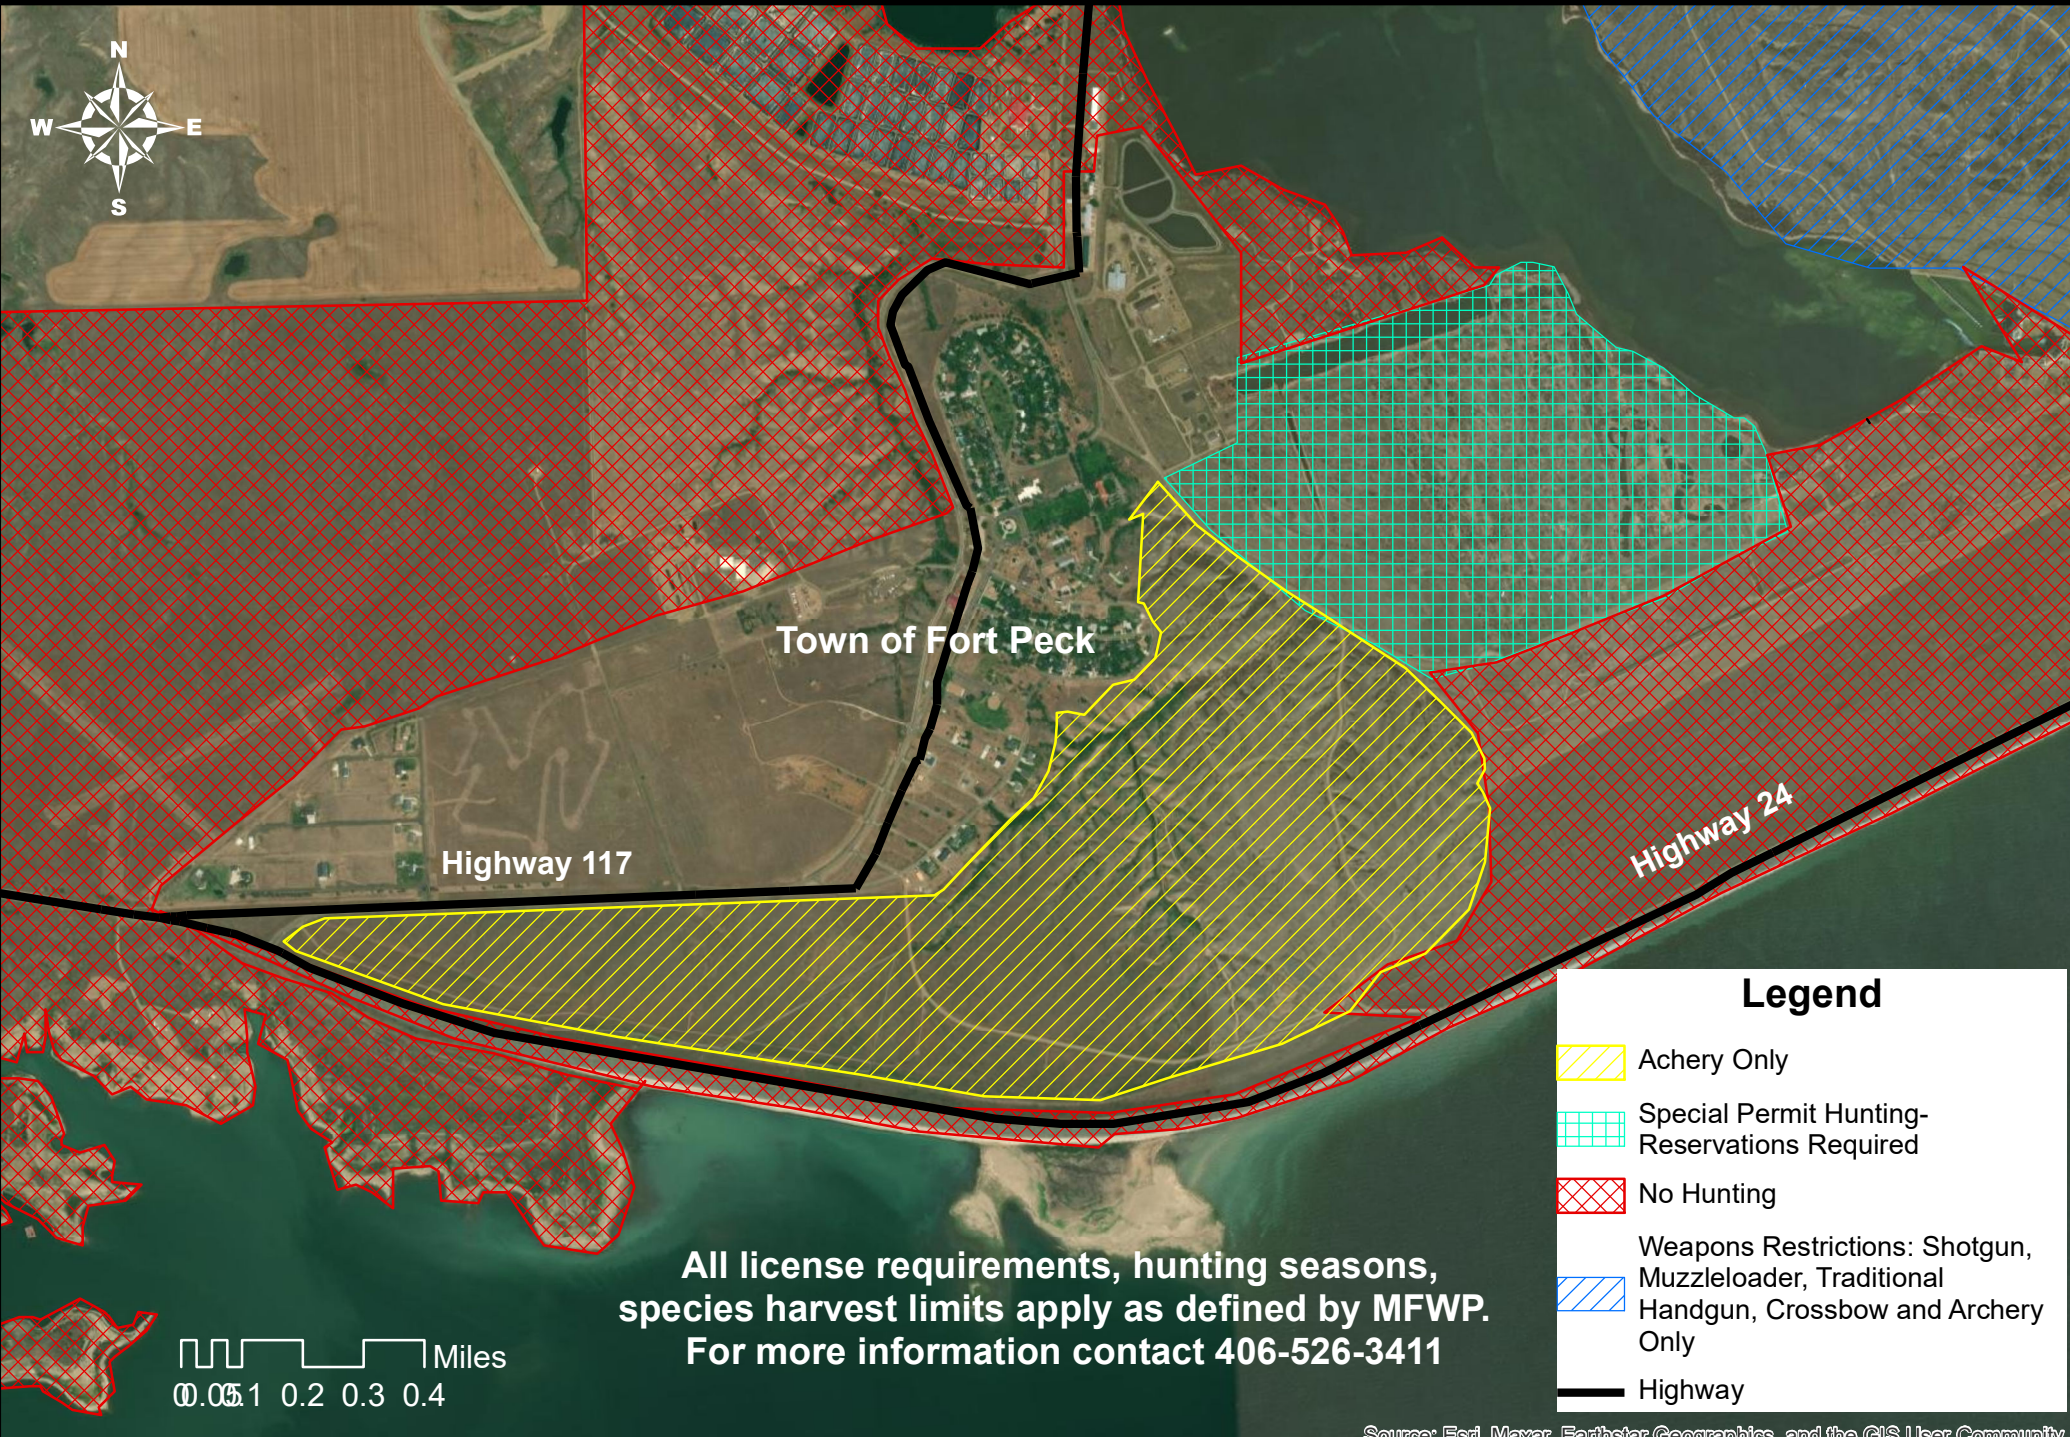

USACE Lands Hunting Map

Fort Peck Project

US Army Corps
of Engineers.

USACE Lands Hunting Map

Fort Peck Town Area

Town of Fort Peck

Highway 117

Highway 24

Source: Esri, Maxar, Earthstar Geographics, and the GIS User Community

USACE Lands Hunting Map

Powerhouses to Spillway

Powerhouses

Spillway

Highway 24

Legend

-  Weapons Restrictions: Shotgun, Muzzleloader, Traditional Handgun, Crossbow and Archery Only
-  No Hunting
-  Special Permit Hunting-Reservations Required
-  Highway

Legend

- Weapons Restrictions: Shotgun, Muzzleloader, Traditional Handgun, Crossbow and Archery Only
- No Waterfowl Hunting
- No Hunting
- Highway

Source: Esri, Maxar, Earthstar Geographics, and the GIS User Community