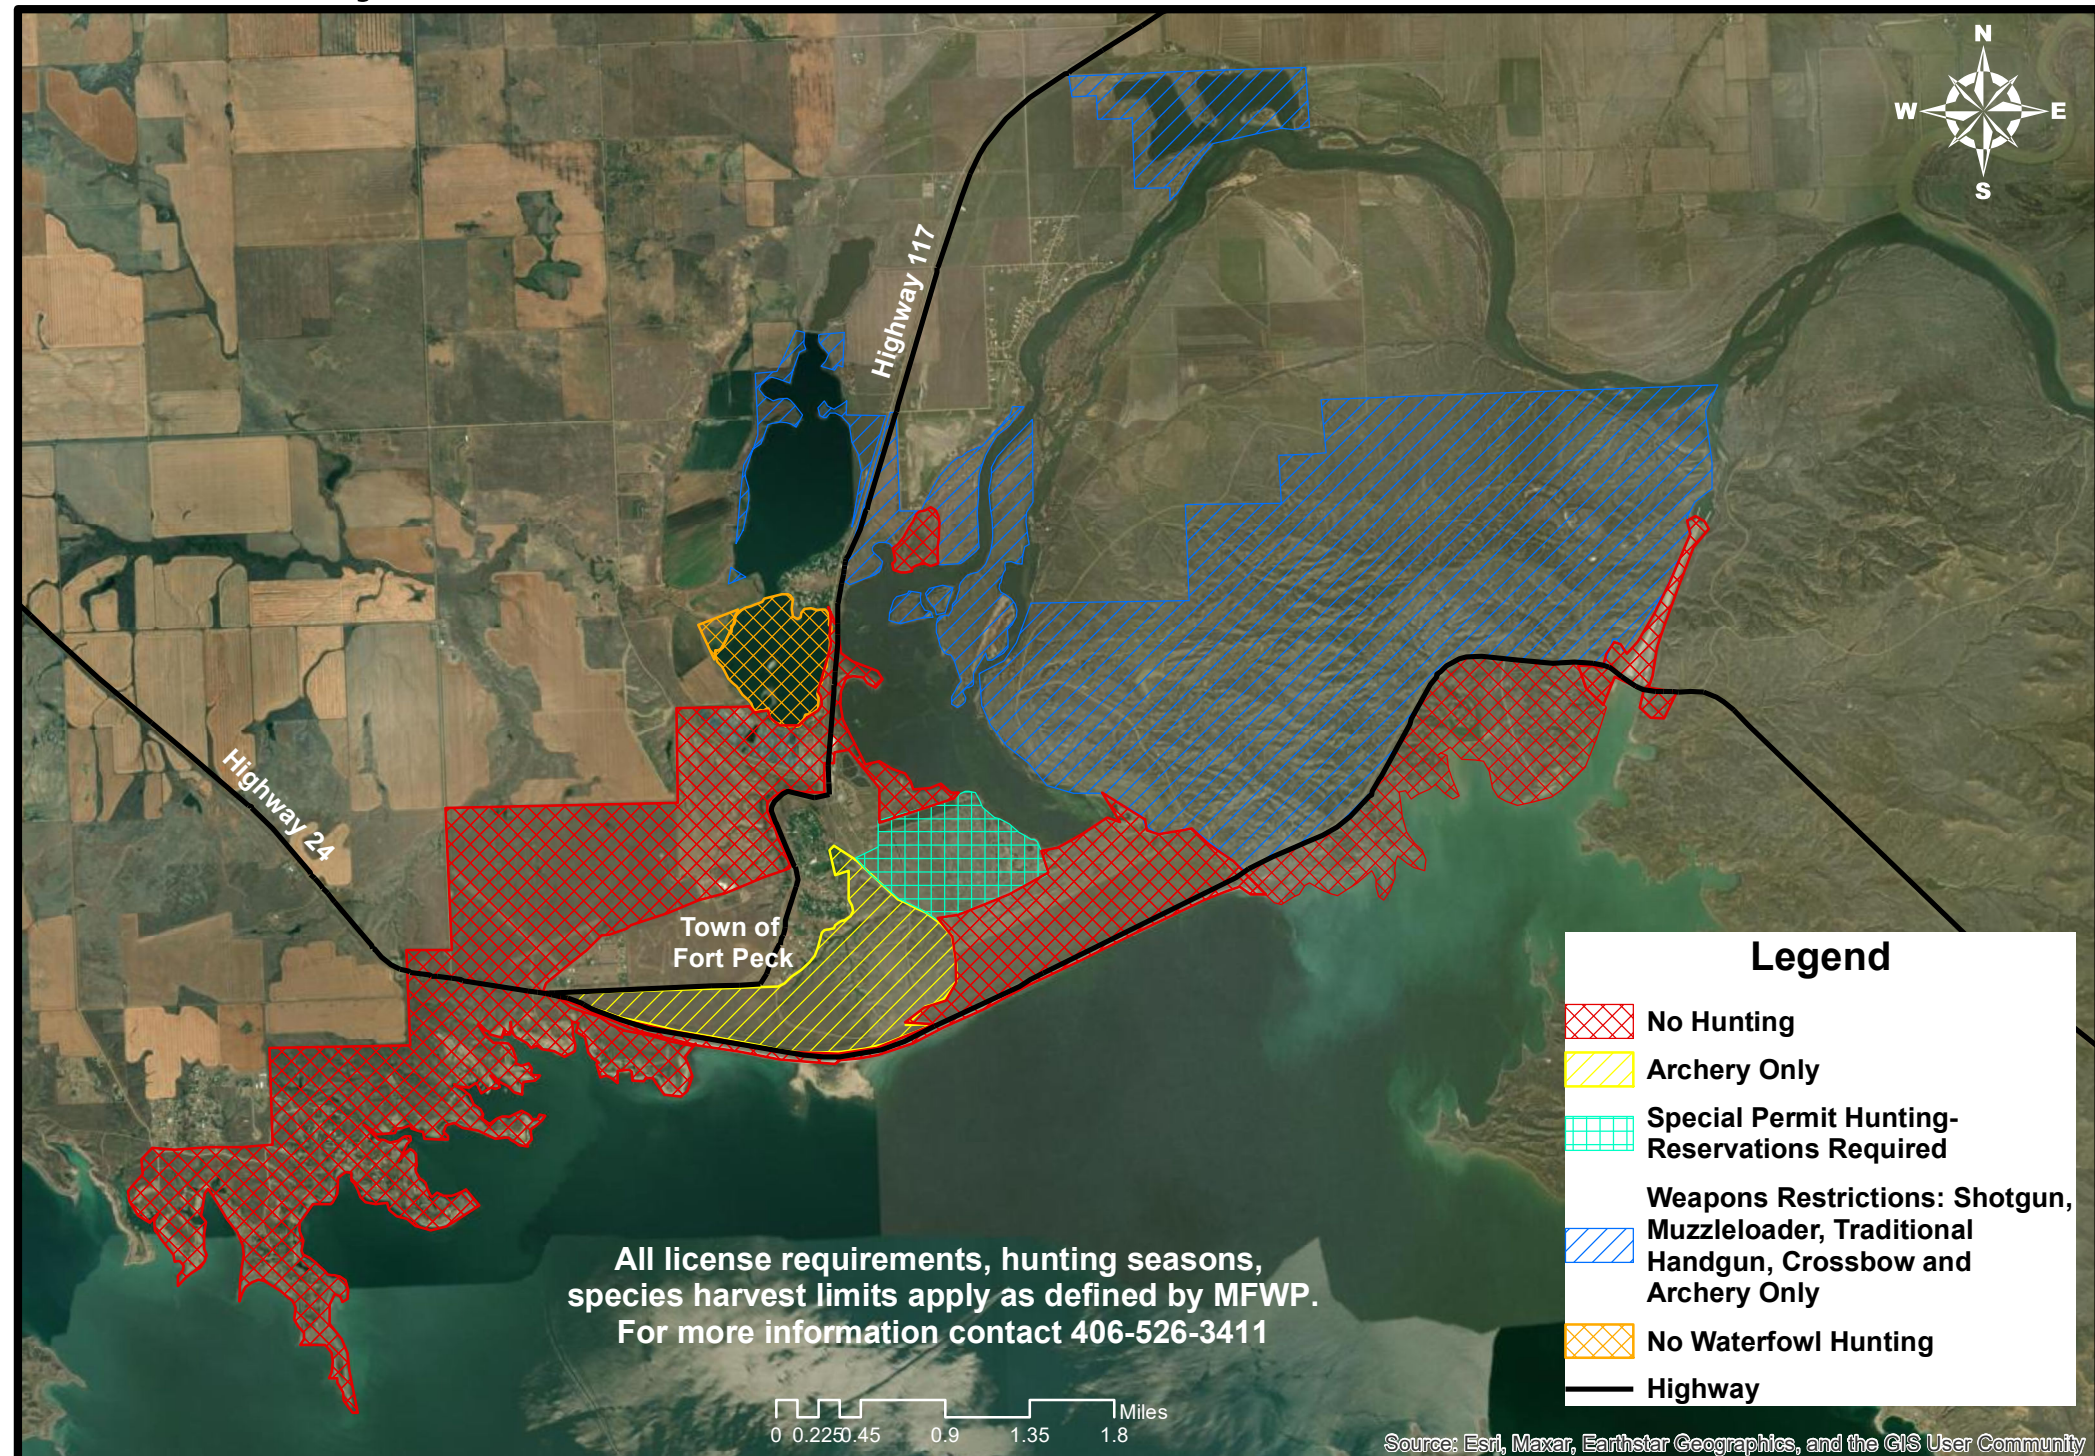

USACE Lands Hunting Map

Fort Peck Project

US Army Corps
of Engineers.

USACE Lands Hunting Map

Fort Peck Town Area

Town of Fort Peck

Highway 117

Highway 24

Source: Esri, Maxar, Earthstar Geographics, and the GIS User Community

USACE Lands Hunting Map

Powerhouses to Spillway

Powerhouses

Spillway

Highway 24

Legend

-  Weapons Restrictions: Shotgun, Muzzleloader, Traditional Handgun, Crossbow and Archery Only
-  No Hunting
-  Special Permit Hunting-Reservations Required
-  Highway

Legend

- Weapons Restrictions: Shotgun, Muzzleloader, Traditional Handgun, Crossbow and Archery Only
- No Waterfowl Hunting
- No Hunting
- Highway

Source: Esri, Maxar, Earthstar Geographics, and the GIS User Community

Legend

- Weapons Restrictions: Shotgun, Muzzleloader, Traditional Handgun, Crossbow and Archery Only
- Highway

Source: Esri, Maxar, Earthstar Geographics, and the GIS User Community